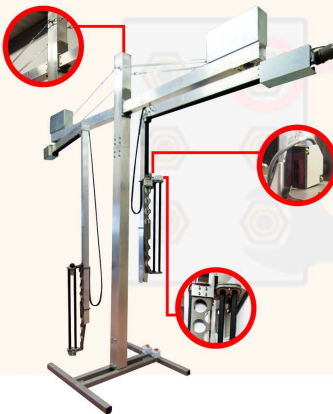

E3 WRAP 2100 DUO

STEP E3 WRAP 2100 DUO is suitable for manufacturing plants aiming to double pallet wrapping output as this equipment has two rotary arms for concurrently packaging two palletized boxes.

Keeping safe the environment and workers with its 5 level safety features, this also has an added advantage when it came to handling cost – delivering quality operation with reduced material cost and power consumption. Providing businesses long term raise in productivity rate.