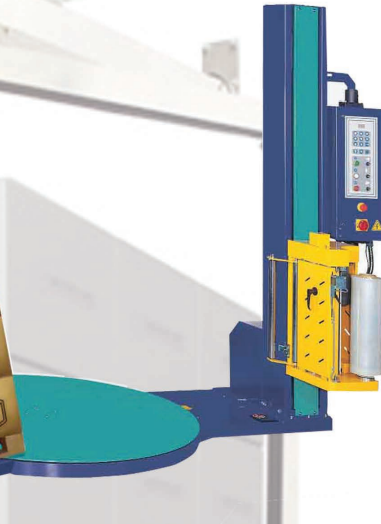

E3 Wrap 2100

WRAP UP TO

30

PALLETS
IN AN HOUR!

Same Category Products:

**EVEN ELEPHANTS
CAN GET THROUGH**

E³asy
Space
Saver

*Mount E3 Wrap 2100
pallet wrapper on*

2 TON

NO HILL
NO RAMP
NO BLOCKAGE

10 TON

Pallet stands directly on the floor

SPECIFICATIONS:

STANDARD E³ WRAP 2100

- | | |
|--------------------|----------------------|
| <i>Pallet size</i> | <i>Pallet height</i> |
| ✓ 800x1200mm | ✓ 2200mm |
| ✓ 1200x1200mm | ✓ 2700mm*** |
| ✓ 800x2000mm*** | ✓ 3000mm*** |