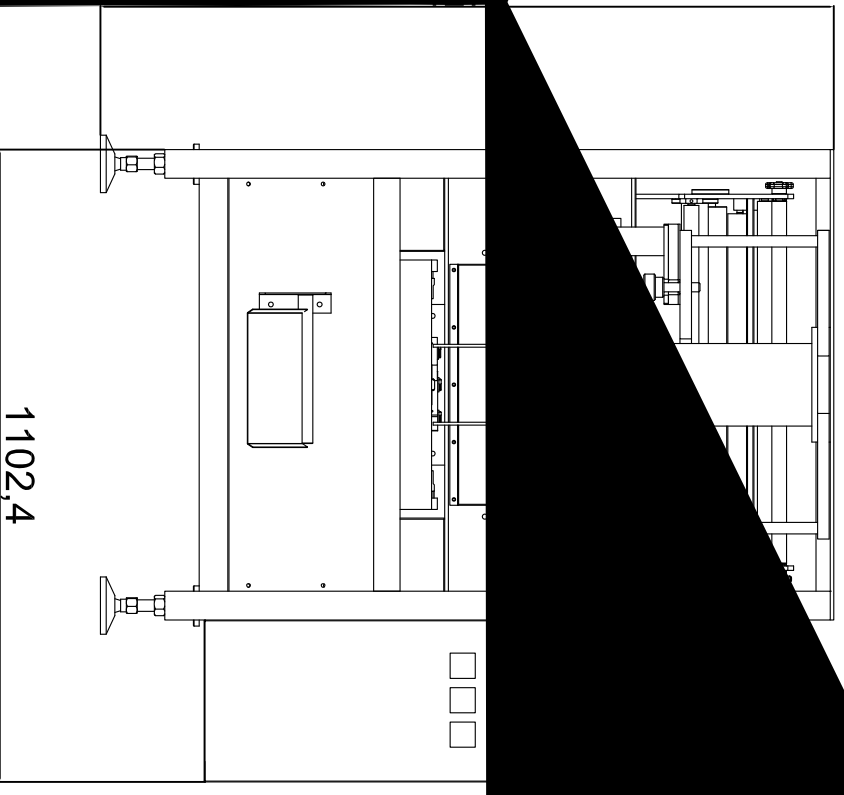

FRONT VIEW

Sal-Tech Easy Packaging

Salbak Technology Denmark
Tel.: +45-7027 2220
www.sal-tech.com
support@sal-tech.com

Edition	Date	Name/Approv
A	060319	ELA/GUS

Not to scale

STEP VFFS V4.20.1 + MHW10

COMPACT WEIGHING & PACKAGING LINE SYSTEM

48611210 - JC 3369