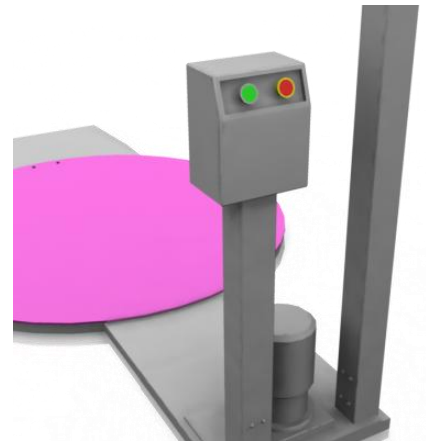

Wrapper has all the basic functions a stretch film wrapper should have, and still light on the investment demand. Designed for easy use. The Hallbrook E3 Wrap 2200 is ergonomically designed to lessen the workload of the user while maximizing the work output.

### Features

- Easy to Operate
- Simple Wrap Solution
- Soft Start and Fix Stop
- Variable Turn-Table Speed
- Uses 750mm wide film
- Can Wrap Pallets up to 2000mm in height
- Light on Investment, High Quality.

### 750mm Wide Film

Hallbrook E3 Wrap 2200 also uses the high quality E3Wrap Film which is a 750mm wide film which enables the wrapper to wrap a standard pallet with minimum number of rotations.

### Easy Start and Stop

PLC Control and the easily accessible Start/Stop Button lets you focus more on getting the job done. It also has a Fix Stop feature where the turntable stops at exactly where it starts so it will be easier to change pallets..